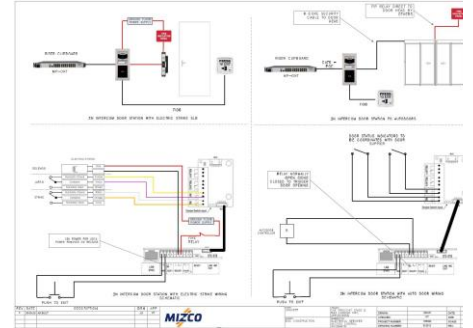

TRACK RECORD – ACCESS, SECURITY & CCTV